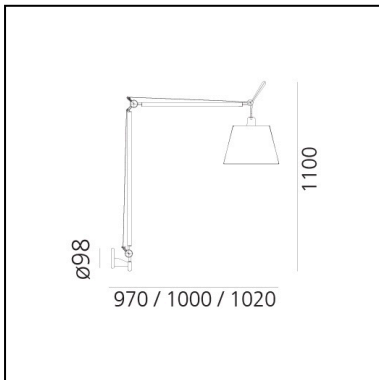

Tolomeo Wall Mega - Black - Body Lamp

Michele De Lucchi
Giancarlo Fassina

IP20   EAC  

LUMINAIRE *

- Watt: **21W**
- Voltage: **220V-240V**
- Delivered lumen output: **2126lm**
- Efficiency: **87%**
- Efficacy: **101.25lm/W**
- CRI: **80**

In the Mega version, the traditional aluminum head has been replaced by a version with a balanced diffuser in three different sizes that casts a soft glow into its surroundings.

FEATURES

- Product Code: **0778030A**
- Colour: **Black**
- Installation: **Wall**
- Material: **Fabric or satin or parchment paper, aluminum**
- Series: **Design Collection**
- design by: **Michele De Lucchi, Giancarlo Fassina**

DIMENSIONS

- Height: **1100 mm**

SOURCES NOT INCLUDED

- Category: **LED RETROFIT**
- Number: **1**
- Watt: **21W**
- Socket: **E27**

Accessories

Parchment paper diffuser ø 360 mm 0780020A

Silk diffuser ø 360 mm 0781020A